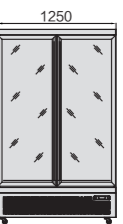

产品参数 Technical Data

型号 Model	LX620CFA2H/L	LX1250CFA2H/L	LX1880CFA2H/L	LX2500CFA2H/L
产品尺寸 Product size (mm)	620X705X2050	1250X705X2050	1880X705X2050	2500X705X2050
温度范围 Temperature (°C)	0~+8	0~+8	0~+8	0~+8
净重 Net weight (Kg)	105	179	-	-
容积 Net capacity (L)	480	1050	1600	2200
额定功率 Rated power (W)	300	480	1080	1240
制冷类型 Refrigeration type	Ventilated 风冷	Ventilated 风冷	Ventilated 风冷	Ventilated 风冷
化霜方式 Defrost way	Naturalization frost 自然化霜	Naturalization frost 自然化霜	Naturalization frost 自然化霜	Naturalization frost 自然化霜

产品认证 Product Certification

* 我司有权利更改产品设计和配置, 不会提前告知客户! We have the right to change the product design and configuration without informing customers in advance!

平面图 Plan View

正视图 Front View

LX620CFA2H/L

LX1250CFA2H/L

LX1880CFA2H/L

LX2500CFA2H/L

侧视图 Side View

LX620CFA2H/L

LX1250CFA2H/L

LX1880CFA2H/L