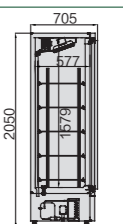

产品参数 Technical Data

型号 Model	LX620CFA2H/L	LX1250CFA2H/L	LX1880CFA2H/L	LX2500CFA2H/L
产品尺寸 Product size (mm)	620X705X2050	1250X705X2050	1880X705X2050	2500X705X2050
温度范围 Temperature (°C)	0~+8	0~+8	0~+8	0~+8
净重 Net weight (Kg)	105	179	-	-
容积 Net capacity (L)	480	1050	1600	2200
额定功率 Rated power (W)	300	480	1080	1240
制冷类型 Refrigeration type	Ventilated 风冷	Ventilated 风冷	Ventilated 风冷	Ventilated 风冷
化霜方式 Defrost way	Naturalization frost 自然化霜	Naturalization frost 自然化霜	Naturalization frost 自然化霜	Naturalization frost 自然化霜

产品认证 Product Certification

* 我司有权利更改产品设计和配置, 不会提前告知客户! We have the right to change the product design and configuration without informing customers in advance!

平面图 Plan View

正视图 Front View

LX620CFA2H/L

LX1250CFA2H/L

LX1880CFA2H/L

LX2500CFA2H/L

侧视图 Side View

LX620CFA2H/L

LX1250CFA2H/L

LX1880CFA2H/L