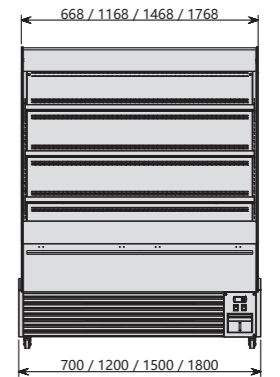

平面图
Plan View

正视图 Front View

侧视图 Side View