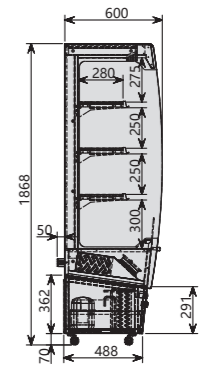

俯视图 Vertical View

- 乱纹不锈钢
  Random pattern stainless steel
- 银色拉丝不锈钢
  Silver stainless steel
- 黑色拉丝不锈钢
  Black stainless steel
- 白镜面不锈钢
  White mirror stainless steel
- 黑镜面不锈钢
  Black mirror stainless steel