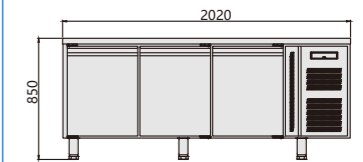

欧洲标准, 柜体尺寸按可放600*400mm烤盘设计。
Europe standard 600*400mm tray designed.

平面图
Plan View

正视图 Front View

PA1100TN PA1100BT

PA2100TN PA2100BT

PA3100TN PA3100BT

侧视图 Side View