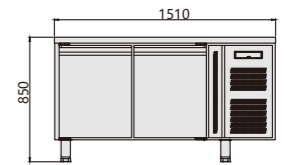

欧洲标准, 柜体尺寸按可放600*400mm烤盘设计。
Europe standard 600*400mm tray designed.

平面图
Plan View

正视图 Front View

PA1100TN PA1100BT

PA2100TN PA2100BT

PA3100TN PA3100BT

侧视图 Side View